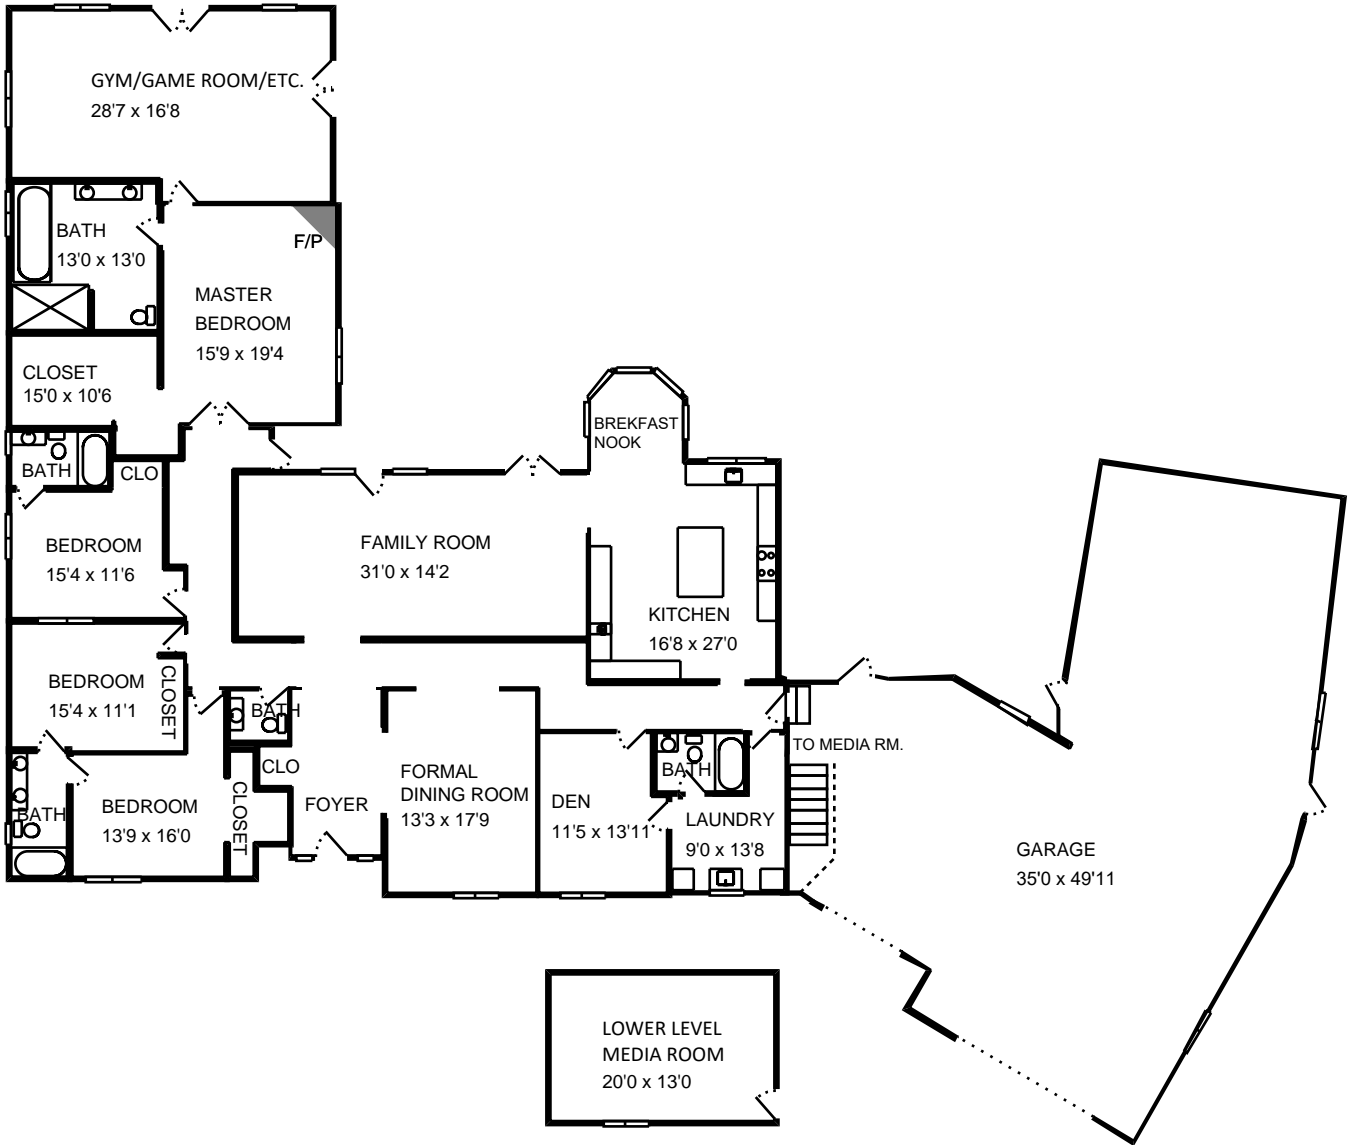

Property Address:
1077 Sobre Vista Rd
Sonoma, CA 95476

Total interior square footage on page: 3,771 sf

The interior square footage listed is living space only and is not taxable square footage

NOTE: This floor plan was gathered from a third party source without further verification. Compass disclaims any and all representations as to the accuracy of this floor plan. Compass has not, and will not, verify square footage of residence. Prospective buyers are advised to verify this floor plan and square footage themselves and to retain the appropriate professionals to obtain advice or assistance.